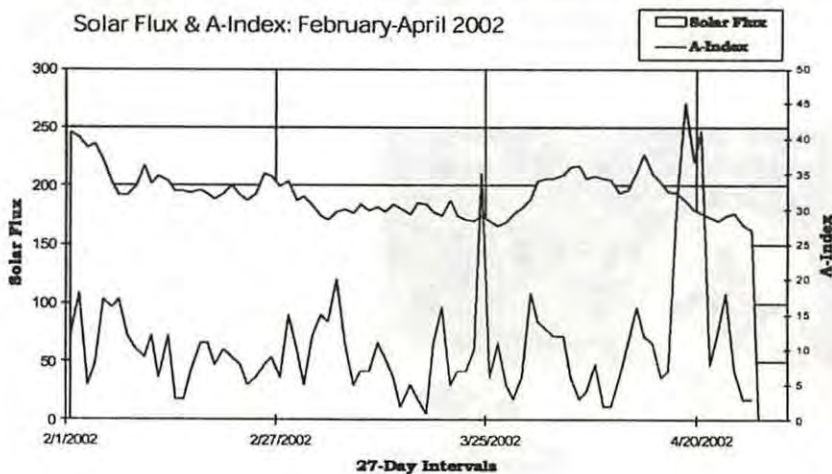

Kim Elliott has closed Communications World aired on the Voice of America, but for the time being we continue to host the Web site at <http://www.trsc.com/cw>. If you wish to capture or archive some of the information from some of the scripts, please do so sooner than later. We're not sure how much longer the pages will continue to be available.

Do you use the Windows' Total Re-

order program to capture audio from the sound card? It's a good program. Version 3.4 was just released. See <http://www.highcriteria.com/> for details.

Late April frequency changes from WWCN, Nashville: 15685 moves to 15825, and 7435 moves to 7465. Both changes were required to resolve interference problems in the target area. See the schedule at <http://www.wwcn.com/> for full details.

The Armed Forces Network (AFN) relaying broadcasts on SSB has never been one for disclosing accurate schedule information, but if programming is your bag check out <http://www.myafn.net/>. It seems listener-oriented and may be more responsive to inquiries.

We enjoyed some good reception conditions in early April, and added 8 new audio clips to the collection. Check them out at <http://www.trsc.com/audio.html>; you'll need a RealAudio Player. Most, if not all of the recordings were made with the TenTec RX-350 receiver. One is a stereo recording with the NRD-525 on the left channel; the RX-350, on the right.

Solar Flux & A-Index: February-April 2002