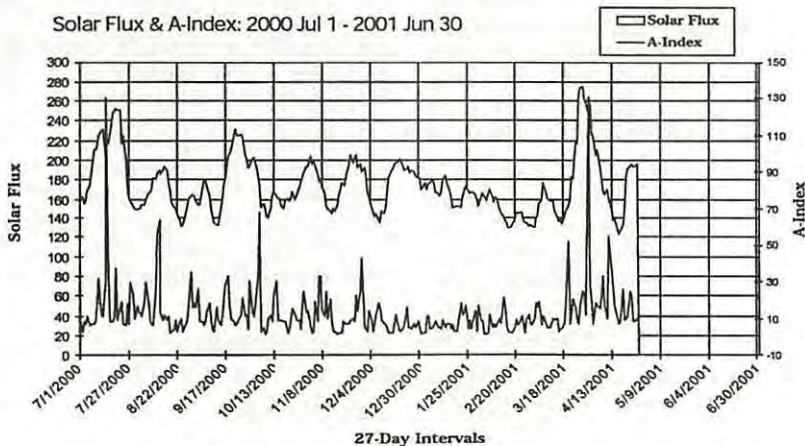

It was good to meet Allan Graham in Kulpville, and we found he has on the HCJB Web site a useful page listing virtually all the shortwave listener gatherings. Dial into www.hcjb.org/english/dxpl.php?subject=events and have a read.

Do you listen to the Voice of Russia?

There is a new set of photos on the VOR web site at <http://www.vor.ru/>. Go to "English" and then click on the section entitled 'Our Narrators' or enter this URL: <http://www.vor.ru/English/Narrators/narrators.html>. It's nice to see the faces behind the voices, and we finally have the correct spelling of names.

Radio Exterior de Espana has a new email address for DX and reception reports. Send your reception reports and DX-related letters to dxree.rne@rtve.es.

Beware of the new European DX Council Web site at www.edxc.org, as it is loaded with Java and Javascript. Windows pop open full screen without reason, and unfortunately the site is structured so that it cannot be indexed by the major search engines. Close and save important files in case your browser and computer cease working.

In closing, if you have an amateur radio license and would like to chat with me — W2XQ — take a look at w2xq.com and click on the first link on that page for more information. An "interlink" allows us to chat with hams around the world as we drive to and from the office. We've chatted with hams in about 30 countries to date.

Solar Flux & A-Index: 2000 Jul 1 - 2001 Jun 30