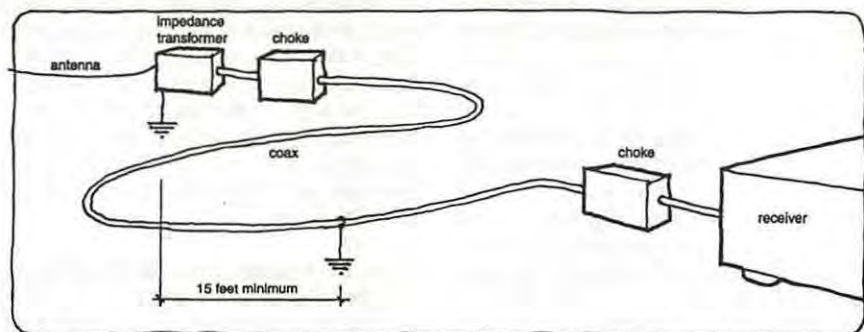

Typical Choke Installation

John used two chokes, one near the antenna/lead-in juncture and the other near the receiver, each made from 100 ferrite beads strung on the outside of the coax. The ferrite beads are each the size of a thick, large wedding band. The 100 bead chokes each provided the desired 1500 ohms of impedance at his frequency of interest, 1800 kHz. The impedance increases from there as frequency increases and decreases with lower frequency, proportionally, as well. The lead-in braid is grounded somewhere between the two chokes. I might note that John's illustration of the placement of the "receiver choke" is open to several interpretations in his drawing in the referenced section. This placement of the second choke as near the receiver as possible is what was intended.

The design of the choke that John uses, employing 100 ferrite beads, makes sense for someone interested in DXing only frequencies of 1800 kHz. and above. However, since I wanted to be able to DX down to the lower end of the LW broadcast band, say 150 kHz. Using John's design, I would need several hundred beads for each choke! Amidon currently sells the beads for just under 40 cents each, in one-dozen lots, or for 14 cents each if you purchase them in 1000 bead lots. Obviously, for LW and MW