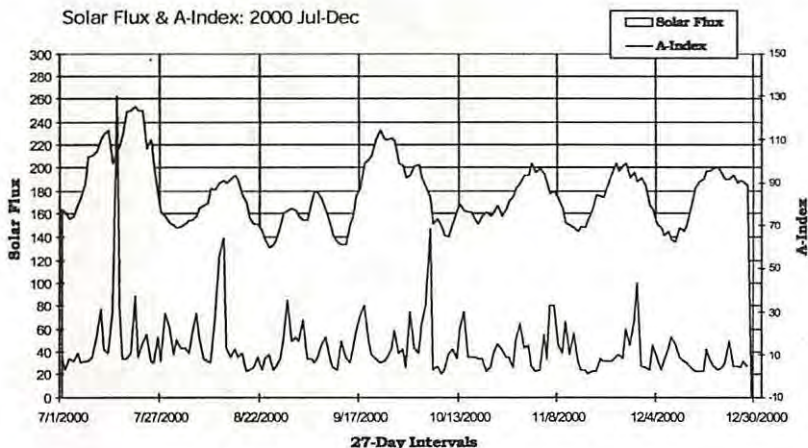

Tiny browsers. For those running many applications on the desktop simultaneously, the MS and NS browsers

may require too much memory to operate properly. Check out the new Opera 5.01 (now free, 1.8 MB) at www.opera.com or, smaller yet, the free Enigma browser at www.enigmabrowser.com that checks in under 400 KB! By the way, Opera still offers versions for Windows 3.1, Mac and other operating systems. Read about 8 "rebel" browsers at www.cnet.com/internet/0-3773-7-1434800.html?tag=st.dl.3364666-109-4238430.related.ex_site.

Software-defined radios. The USA's Federal Communications Commission released, on December 8, a notice of proposed rulemaking on the "Authorization and Use of Software Defined Radios". Read the text at www.fcc.gov/Bureaus/Engineering_Technology/Notices/2000/fcc00430.txt. It seems to be focused on transceivers, but there may be implications for receivers.

Christmas Day Solar Eclipse. Check out our December 26th on-line musing on our Web site for our photos of the event.

The <http://> is implied in the URLs listed above.