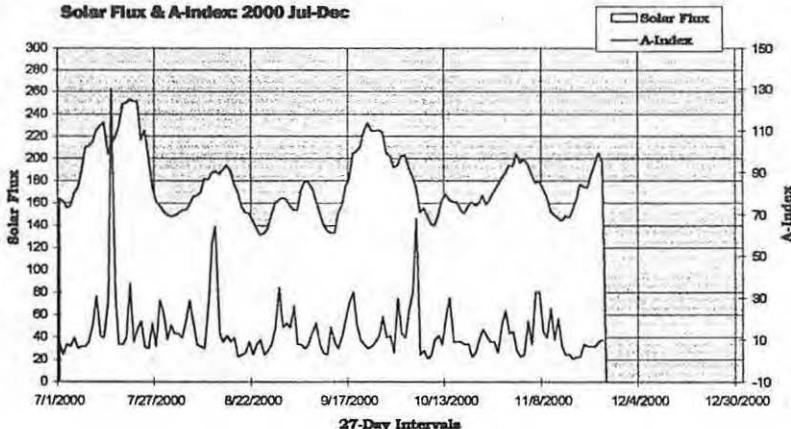

ing. It is new to the Web. We entered the word "shortwave". The top half of the window shows graphical links of categories and sub-categories that can be navigated in a browse mode. The bottom half of the window shows the results in a conventional form. We haven't completely explored this site yet but apparently there is a way to configure the site to make it "think the way you do." We shall see. Test the logic at www.webbrain.com.

Via Hard Core DX. From Jose Jacob of the National Institute of Amateur Radio in India:

"India 3 new states were formed in India very recently by dividing existing ones. They are Chhatisgarh from Madhya Pradesh, Jharkhand from Bihar and Uttaranchal from Uttar Pradesh.

"This is making interesting changes to the local broadcasting scene.

"AIR Delhi is now relaying on SW 6030 AIR Najibabad which broadcasts only on MW. This is intended for the new state of Uttaranchal. sked is 0200-0310 and 1215-1430. The identification is as AIR Najibabad and when programs originate from other stations like AIR Lucknow its id is given.

"For making way for this new transmission, AIR Nepali Service at 0130-0227 on 6045 was discontinued.

"Ranchi which has SW Tx is by the way the new capital of Jharkhand."

Changes at trsc.com. Check out our Web pages for a host of updates and tweaks in recent months.

The <http://> is implied in the URLs listed

Solar Flux & A-Index: 2000 Jul-Dec