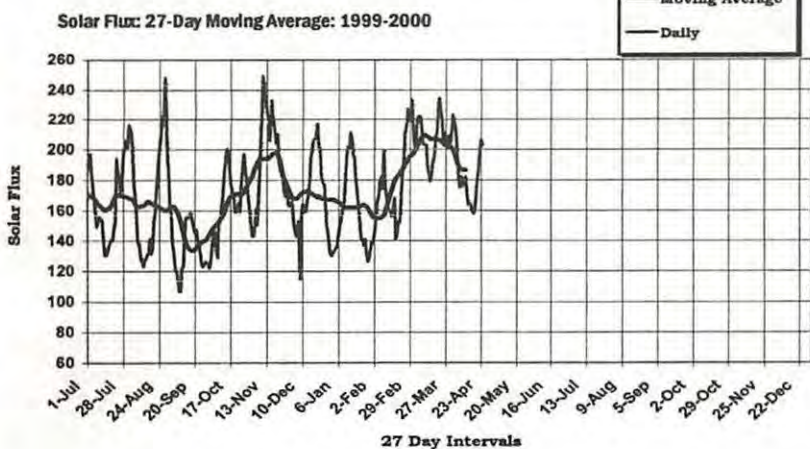

The **HFCC** (High Frequency Coordination Committee) is a non-profit voluntary group active in informal co-

ordination of frequency channels used in shortwave broadcasting. This worldwide committee holds meetings twice a year to resolve (for the most part) potential conflicts. Its AOO data may also be downloaded from www.hfcc.org/data/. The three prior broadcast seasons are also available.

Apologies to the person who sent a list of URLs re determining latitude and longitude. I misplaced the e-mail message, nowhere to be found, and the sender's name. The memory cells occasionally misfire. One of the significant sites mentioned was Microsoft's TerraServer at terraserver.microsoft.com/. Great satellite photos too... we found our house very quickly.

Be sure to check the **Easy Listening** column this month, as Richard Cuff has details of changes to the BBC Web site.

In the last month we've done a significant amount of research and work on the Winter SWL Festival pages. Links for transportation, weather, tourism, media and weather have been broken out onto separate pages, and a few more picture links have been added. Have a link to suggest? Tell me.

As always, **http://** is implied. And we're still waiting for the warm sun...