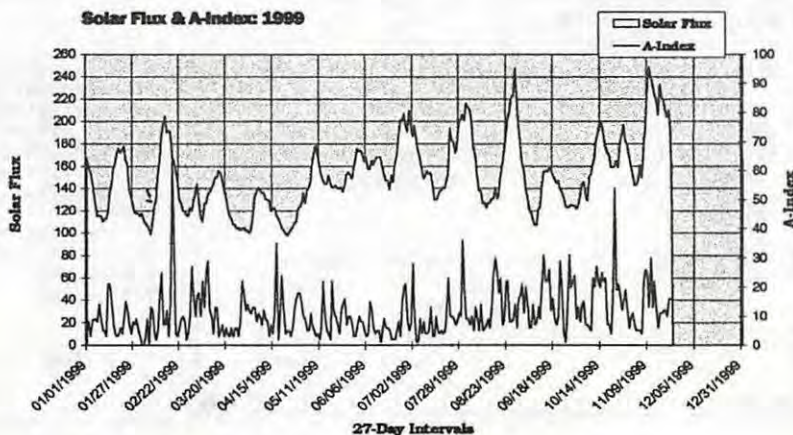

(1) <http://www.ns.net/~jpsmith/jimweb/rx320/radio320.html>

(2) <http://members.tripod.com/gniephaus/>

(3) <http://members.home.net/creativexpress/products.htm>

(4) <http://pages.prodigy.net/kf5oj/KF5OJ.htm>

(5) <http://www.thiecom.de/1steuersoftware.htm>

These are Windows programs. We did find any Macintosh applications in our search. We have not tested the software; caveat emptor. We recommend you use a virus scanning program to be safe than sorry.

A new broadcaster on the Web is Kazak Radio (<http://www.radio.kz/>) with RealAudio.

Willi Paßmann, DJ6JZ, has assembled a new super-site of radio links that can be searched. More than 8500 entries are entered into the database. Check it out at <http://www.radio-portal.org/>.

At the behest of Dan Ferguson, we have reinstated difficult-to-find reference material required to decode the broadcast engineering schedules posted into newsgroups and mailing lists. Click on "References" on our Web site.

Whatever holidays you celebrate, the best of Seasons Greetings. Be safe over the holidays.