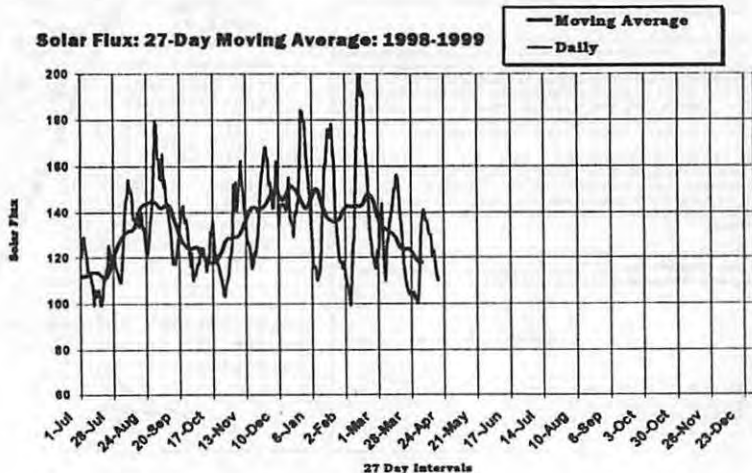

The Voice of the Mediterranean in Malta has a new "official" Web page <http://www.vom-malta.org.mt/>.

There is no schedule page (English is broadcast daily at 19-20 UT on 12060) but there is a RealAudio page that makes it easy to listen to the program.

Cumbre DX, on the radio and on the net, now has its own URL at <http://www.cumbredx.org/>. Check the Cumbre site for an updated broadcast schedule; in April there were many messages in the newsgroups correcting and re-correcting the air times and frequencies while World Harvest Radio juggled the air times and frequencies. The show, fortunately, is archived on the Cumbre Web site

Harry Helms has sold DXing.COM to NASWA advertiser Universal Radio. The effective date is June 1. Read Helms's comments about the sale and the state of the radio hobbies at <http://www.dxing.com/editoria.htm>.

Other URL changes: Radio for Peace Intl overhauls its site design, adds archived programs and moves to <http://www.rfpi.org/>. Don Moore moves his Patepluma International Radio Web Site to <http://www.swl.net/patepluma/>.