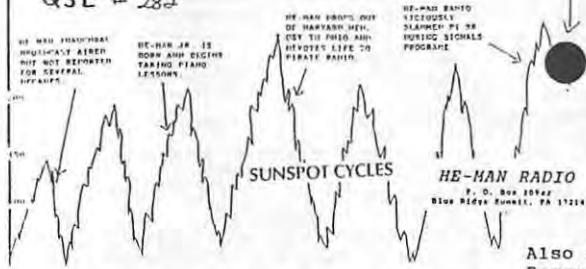

HE-MAN RADIO

QSL # 282

RICHARD A. D'ANGELO

DATE 20-3-1973
TIME 2308-2345 etc
FREQ 7415.3 kHz USB
v.s. He-Man

Radio Union 6115 f/d cd. in 32 mo. for a SP rpt. (Field-MI).
* **Radio Reina de La Selva** 5465 f/d cd. w/ personal ltr. in 7 wks. for a SP rpt. v/s Jose David Reina, Gerente. (Field-MI).
* **Radio Atahualpa** 4820 rpt. was returned stating the 97 address was no good and that the station moved. (Field-MI).

PHILIPPINES: FEBC Radio International 9405 f/d "Hibiscus" cd. in 110 ds. for a CH rpt. and 3 IRCs.

Also rcvd. a personal ltr. from Roger Foyle, DX Secretary. (Weissborn-TX).

RUSSIA: Radio Maryja 12010 n/d ltr. w/ sticker, schedule issborn-TX). * and other goodies in 99 ds. for $1.00. v/s D. Jaceyk Cydzik, Redakeja Informacyjna. Site is possibly **Samara**. (Wilkins-CO). same in 1 mo. w/ schedule. A few days later I received a 2nd QSL. (Field-MI). **Voice of the Mediterranean** 9765 and 12060 f/d cd. in 10 wks. w/ schedule and sticker. (Field-MI).

VERIFICATION SIGNERS: RRI Ujung Pandang 4753 Drs. Musitano, Head of the Station. **Radio 510 International** 3985 D.J. Stevie Addr: PF 510, CH-4010 Basel, Switzerland. **Voice of Mongolia** 12085 D. Batbayar. **Radio Myanmar** 7185 Ko Ko Htway, Chief Engineer. Addr: GPO Box 1432, Yangon 11181, Myanmar. **Radio Manaus** 3315 John Mandrakamu. **Radio Madang** 3260 Geo Gedebing, Provincial Programme Manager. **Radio Nacional del Paraguay** 9736 Fermin Espinola. Addr: Blas Garay 241, c/. Iturbe, La Asuncion, Paraguay. **Radio Cora** 4915 Juan Ramirez Lazo, Director. Addr: Centro Cívico, Lima 1, Peru.....via PLAY DX.....Sam.

SAINT HELENA: ZHI Radio Saint Helena 11092.5 f/d cd. in 5 mo. for 1 IRC. (Weissborn-TX)

SINGAPORE: BHC Far Eastern Relay Station 3915 "Transmitter Site" cd. in 92 ds. Addr: 26 Olive Rd. (Castro-BRASIL).

SOUTH AFRICA: The Investment Channel 11870 f/d "SABC" cd. in 1 mo. v/s Kathy Otto. (Palmer-sheim-WA).

SUMATRA: RRI Jambi 4925 f/d prepared cd. in 5 wks. for an IN rpt., ms., cassette tape and address label(used). v/s Buchari Muhammad. Thanks to John Sgrulletta for assistance on this one. (Maroti-NY).