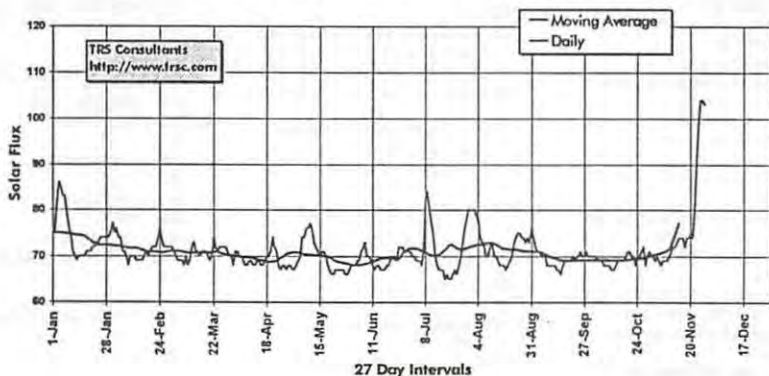

But there are a few frequencies that still provide reception. A timer makes it work for us.

UTC	Target	kHz
Sa 1030	sPac	5985, 11720, 15425
Sa 1230	eAs	6110, 9645, 9760, 11705, 11715, 15425
Sa 1730	Af	6035, 11920, 12040, 13600, 13710, 15445, 17895
Sa 1730	ME/nA/Eu	6040, 9760, 15205
Sa 1730	sAs	6110, 7125, 7215, 9645, 9760, 9795, 15205, 15395
Sa 2130	ME/nA/Eu	6070, 9760, 15205

We enjoy the best reception of the show

tuning in the 1730 frequencies to Africa. 17895 is the best, 15445 runs a close second. At 2130, 9760 is readable but suffers adjacent and co-channel interference.

Philippines: Chris Hamby, Australia, tells us he hears Radio Pilipinas in English 0300-0330 on 15120. He was looking for Radio Nigeria who has been testing on 15120 from mid-November onwards.

Solar conditions: These last six days has seen the solar flux jump from 74 to a high of 104 on November 25 and 26. The last time the solar flux exceeded 100 was on March 3, 1994, when it hit 101.

Seasons Greetings !

SOLAR FLUX: 27-DAY MOVING AVERAGE: 1996