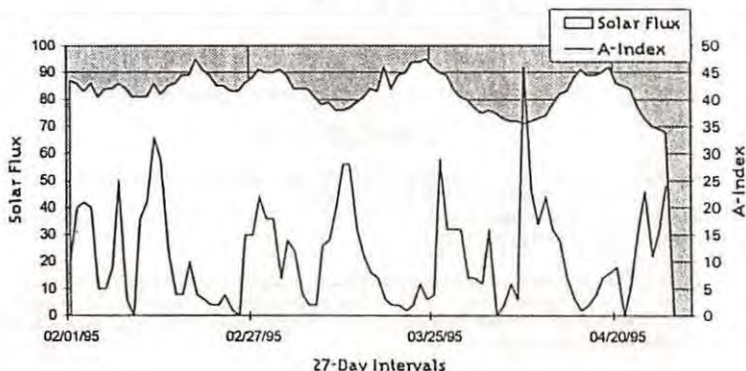

USA: Transmitter problems at WINB, Red Lion, PA, took the station off the air for more than two weeks in late March into April. WEWN has now

changed to 7425 for 24-hour service to NAM.

Media Shows: AWR's *WaveScan* via WRMI and IIRJA are no longer part of *Viva Miami*, but now have their own time slots. WRMI: Sa 2200, 2345, Su 1130, 1245. HRJA: Sa 2200 and 2345. And the first of the two *World of Radio* Friday afternoon airings on WVCR was dropped when the time period was sold. And via cyberspace: Al Weiner will be producing a new weekly media show — not *Radio Newyork International* as first reported — airing UT Mondays 0400 on WVCR on 7435.

Yugoslavia: The NAM service from Belgrade is very difficult to hear, but mid-month I finally found it at 00 UT on 9580.

Have access to the World-Wide Web?

Check out our new Web pages posted at <http://www.pics.com/trs>. It includes a

News You Can Use page that includes information on the new Drake R8A and Lowe HF250 receivers, plus a link to our list of RTTY press frequencies. We'll be updating the news page and the graph below on a regular basis.

There's a new format for the schedules this time around. Transmission start times are divided by a horizontal rule. Within each grouping, read the columns from right to left. An expanded four-part report is now available in print form (see below).

SOLAR FLUX & A-INDEX: FEB-APR '95

New! English Language SWBC Schedules now available in print form. Updated at least four times a year, here are four reports: Schedules by Country and Station; Schedules by Transmission Time; DX/Media Shows by Country and Station; and DX/Media Shows by Day of the Week. Approximately 60 pages of information. Call or write Gilfer Shortwave for ordering information and availability.

<http://www.pics.com>

<http://www.pics.com/trs>