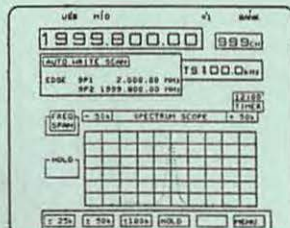

CRT DISPLAY