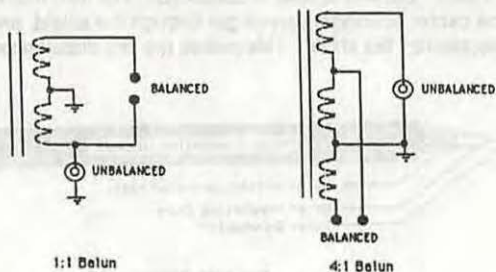

As mentioned before, ideal antenna performance occurs when the feedline and antenna are balanced. If using balanced line, we can't connect directly to our receiver because it needs a lower impedance, unbalanced input. If using coax, the receiver is happy, but we lose energy connecting the unbalanced coax directly to the balanced antenna. Here is where the balun comes in handy. With balanced line, we use a balun with an impedance ratio of 4:1 (for 200 ohm to 50 ohm) or 12:1 (for 600 ohm to 50 ohm). Not only will the balun match the impedances, but it will also match the balanced feedline to the unbalanced receiver input. When using coax, we put the balun at the antenna. Typical antennas such as the dipole or inverted V have impedances from 50 to 75 ohms. So we use 1:1 (50 ohm to 50 ohm) or 3:2 (50 ohm to 75 ohm) baluns. Note that the 50 ohm to 75 ohm ratio is really 2:3 - transformer ratios are usually written with the larger number first. If the antenna is 50 ohms, and the feedline is also 50 ohms, why do we need a balun at all? Remember, we are not just trying to match impedances, but also balanced to unbalanced items. A 1:1 balun matches balanced to unbalanced, but provides no impedance changes.