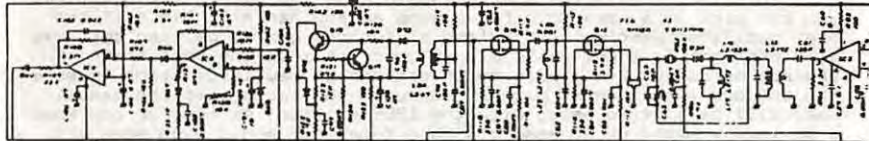

Technical Topics

Editor: T. J. "Skip" Arey, WB2GHA, P. O. Box C-4, Cinnaminson, NJ 08077

HOW DOES HE DO IT? OR DEADLY DECEMBER DX DEADLINE!

Deftly our humble editor drops a Talking Heads disc in the CD player and dons his headphones.

There is that repeating phrase coming through the headset.
YOU MIGHT ASK YOURSELF... YOU MIGHT ASK YOURSELF...

YOU MIGHT ASK YOURSELF...How is your humble editor able to bring you all this technical wonderfulness armed with a BA in Sociology and a Master of Divinity as opposed to a BSEE or even a certificate from Lincoln Tech?

The answer is simple buckaroo. All that book learnin' in the humanities taught me that knowledge is power. So when I set my sights on becoming an SWL legend I simply went out and bought a large dose of knowledge. And here's the kicker...You can do it too! A trip or two to the bookshelf and you will be able to venture into the wonderful world inside your radio. The neat thing about technical topics (is there an echo in here?) is that technical material can usually be presented in a logical manner that lends itself to easy discovery by the uninitiated. In other words, its a whole lot easier to learn transistor theory then to figure out how many angels dance on the head of a pin. Technical stuff becomes all the easier when you discover you don't really need ALL the stuff an Electrical Engineer learns, only a few select chapters and your on the ball. You won't be designing your own receivers, but you will be able to diagnose most troubles and even fix some things yourself.

In other words, this looks like a perfect lead in for...(You guessed it)

UNCLE SKIP'S GUIDE TO ELECTRONIC KNOWLEDGE OR BOOKS YOU CAN USE

ELECTRONIC COMMUNICATION

By Robert L. Shrader

If you can only afford one book in your radio library this is the one to have. Shrader's work has long been acknowledged as the best single text to have to lead to an understanding of radio. I know several folks who used this book alone to master the knowledge necessary to acquire the good old FCC First Class Radiotelephone license. Just pick it up and start on page one and by the end (with the help of the little quizzes spaced throughout the book) you will have enough information to pass most amateur exams and skunk all but professional engineers on radio theory. Also, the book's table of contents in set up in a manner that makes it easy to look up individual subjects as needed. Shrader's is the standard by which all others are judged. I have the fourth edition which suits me just fine but if Bob is out there reading this I think the well deserved plug is worth a copy of his latest edition don't you think? Published by McGraw Hill's Gregg Division ISBN 0-07-057150-3

RADIO HANDBOOK

By William I. Orr, W6SA1