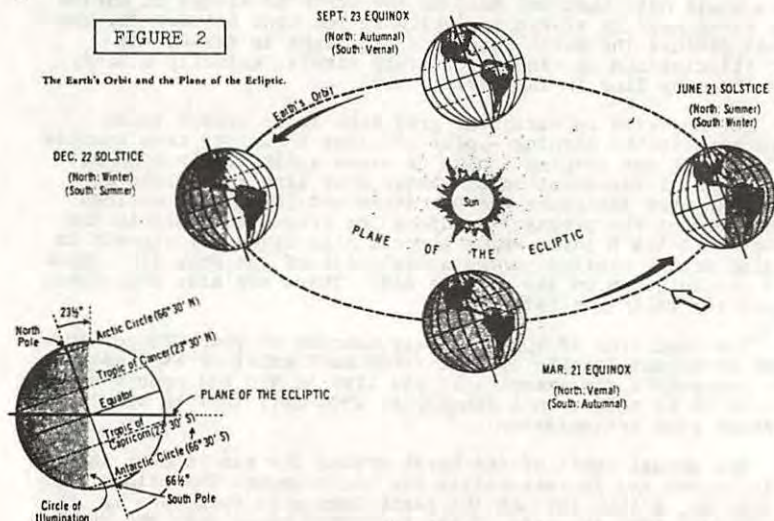

exposes different parts of itself to the direct rays of the sun in its yearly orbit. The Earth's orbit is counterclockwise around the sun and the $23\frac{1}{2}^\circ$ inclination is outward, away from the axis of the sun. Therefore, the southern half of the Earth's surface is exposed to the direct rays of the sun on the right hand wing of the orbit, and the northern half is exposed on the left hand wing of the orbit. Note that the eccentricity of the orbit puts our Earth closer to the sun in winter than in summer.

The limits of maximum movement, north and south, of the direct rays of the sun are known respectively as the Tropic of Cancer and Tropic of Capricorn. When the sun reaches its northern zenith on 21 June, the phenomenon is known as the summer solstice. It reaches its southern zenith on 21 December for the winter solstice. When the sun crosses the equator on 21 March it is called the vernal or spring equinox and the 21 September crossing is the autumnal or fall equinox. See Figure 2 for a graphic of this information.