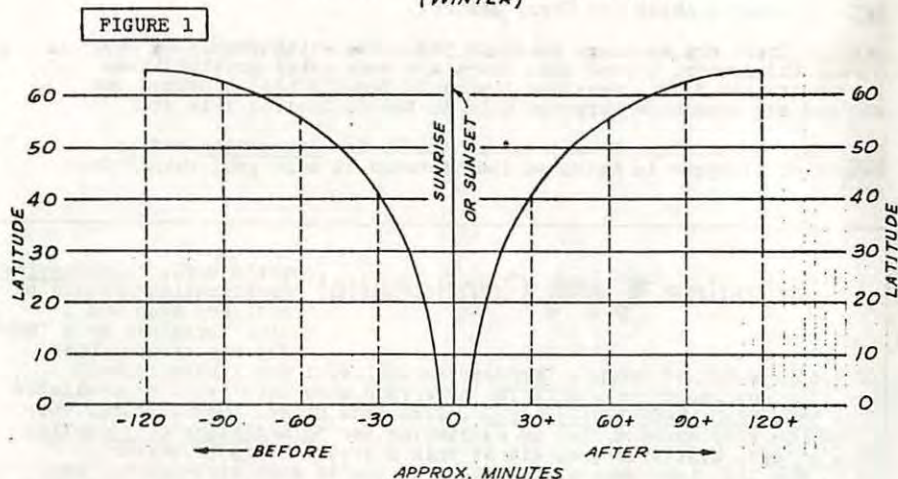

DURATION OF GRAY LINE CONDITIONS
(WINTER)