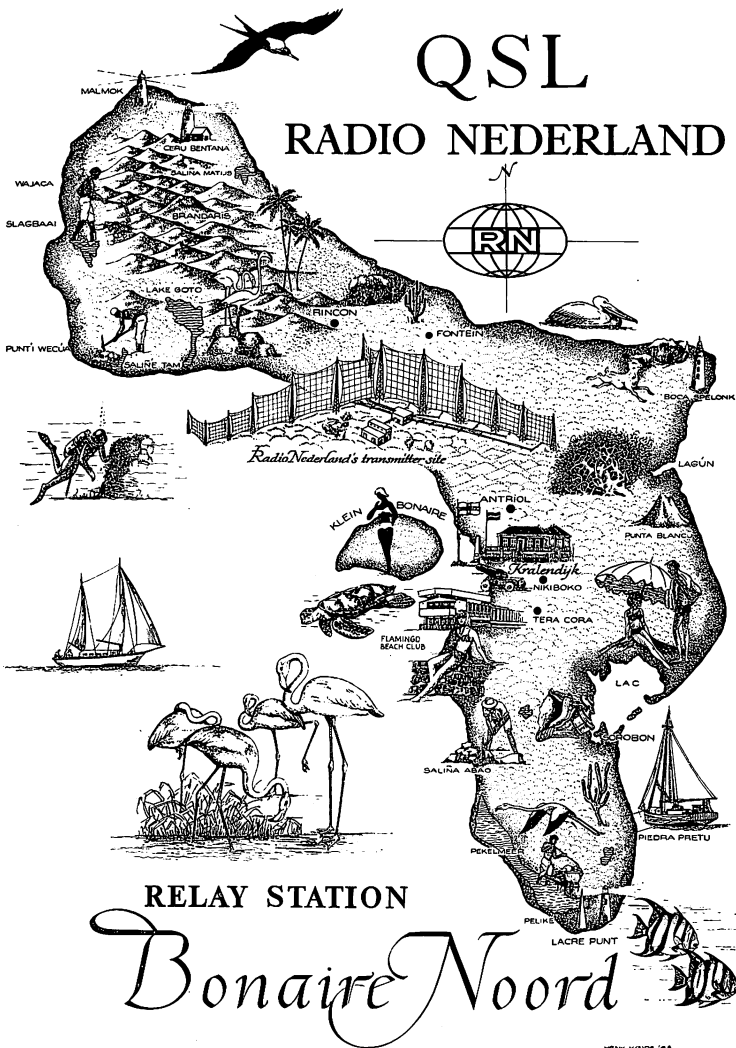

QSL

RADIO NEDERLAND

HILVERSUM
RADIO NEDERLAND
WERELDOMROEP
AIRMAL

We have pleasure in verifying your report on our transmission

via: Bonaire
date: 2-5-1969
time: 00.30-01.20 GMT
frequency: 6085 kHz

This special QSL is issued as Radio Holland's new relay station „Bonaire Noord” takes the air with test transmissions, pending its becoming fully operative in the first half of 1969.

RADIO NEDERLAND
P.O.BOX 222
HILVERSUM - HOLLAND

RADIO
NEDERLAND
WERELDOMROEP

NEDERLAND
FEB 5 1969
029
HOLLAND
PR 9533

Mr. G. L. Dexter

Rt. 1, Maple Rd.

Lake Geneva, Wis. 53147

U.S.A.