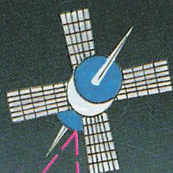

Relaissender
Sri Lanka